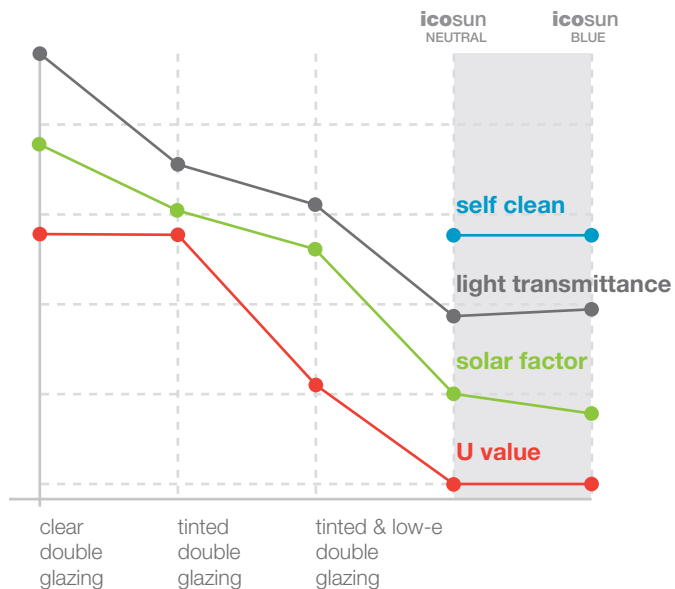

- icosun neutral consists of two panes of toughened safety glass
- Argon gas in the space between the panes enhances insulation
- The outer pane has a permanent self-clean coating
- The inner pane has a transparent low-energy coating

LT 51%
 SF 37%
 U 1.2W/m²K

The beautiful blue tint of icosun blue makes it the perfect glass for your conservatory roof - it cuts down on glare on sunny days and turns the sky blue on cloudy days! So now you can relax in your conservatory and enjoy panoramic views of blue skies all year round, year after year.

- icosun blue consists of two panes of toughened safety glass
- Argon gas in the space between the panes enhances insulation
- The outer pane has a permanent self-clean coating
- The inner pane has a transparent low-energy coating

- ✓ enjoy panoramic views of the sky
- ✓ 100% quieter than polycarbonate
- ✓ toughened energy saving glass as standard
- ✓ excellent thermally efficiency - u value of 1.2W/m²K

- ✓ EN 12150 Toughened Safety Glass as standard
- ✓ units certified to BS EN 1279 parts 2 and 3
- ✓ guaranteed for upto 10 years
- ✓ BS EN ISO 9001 quality management system